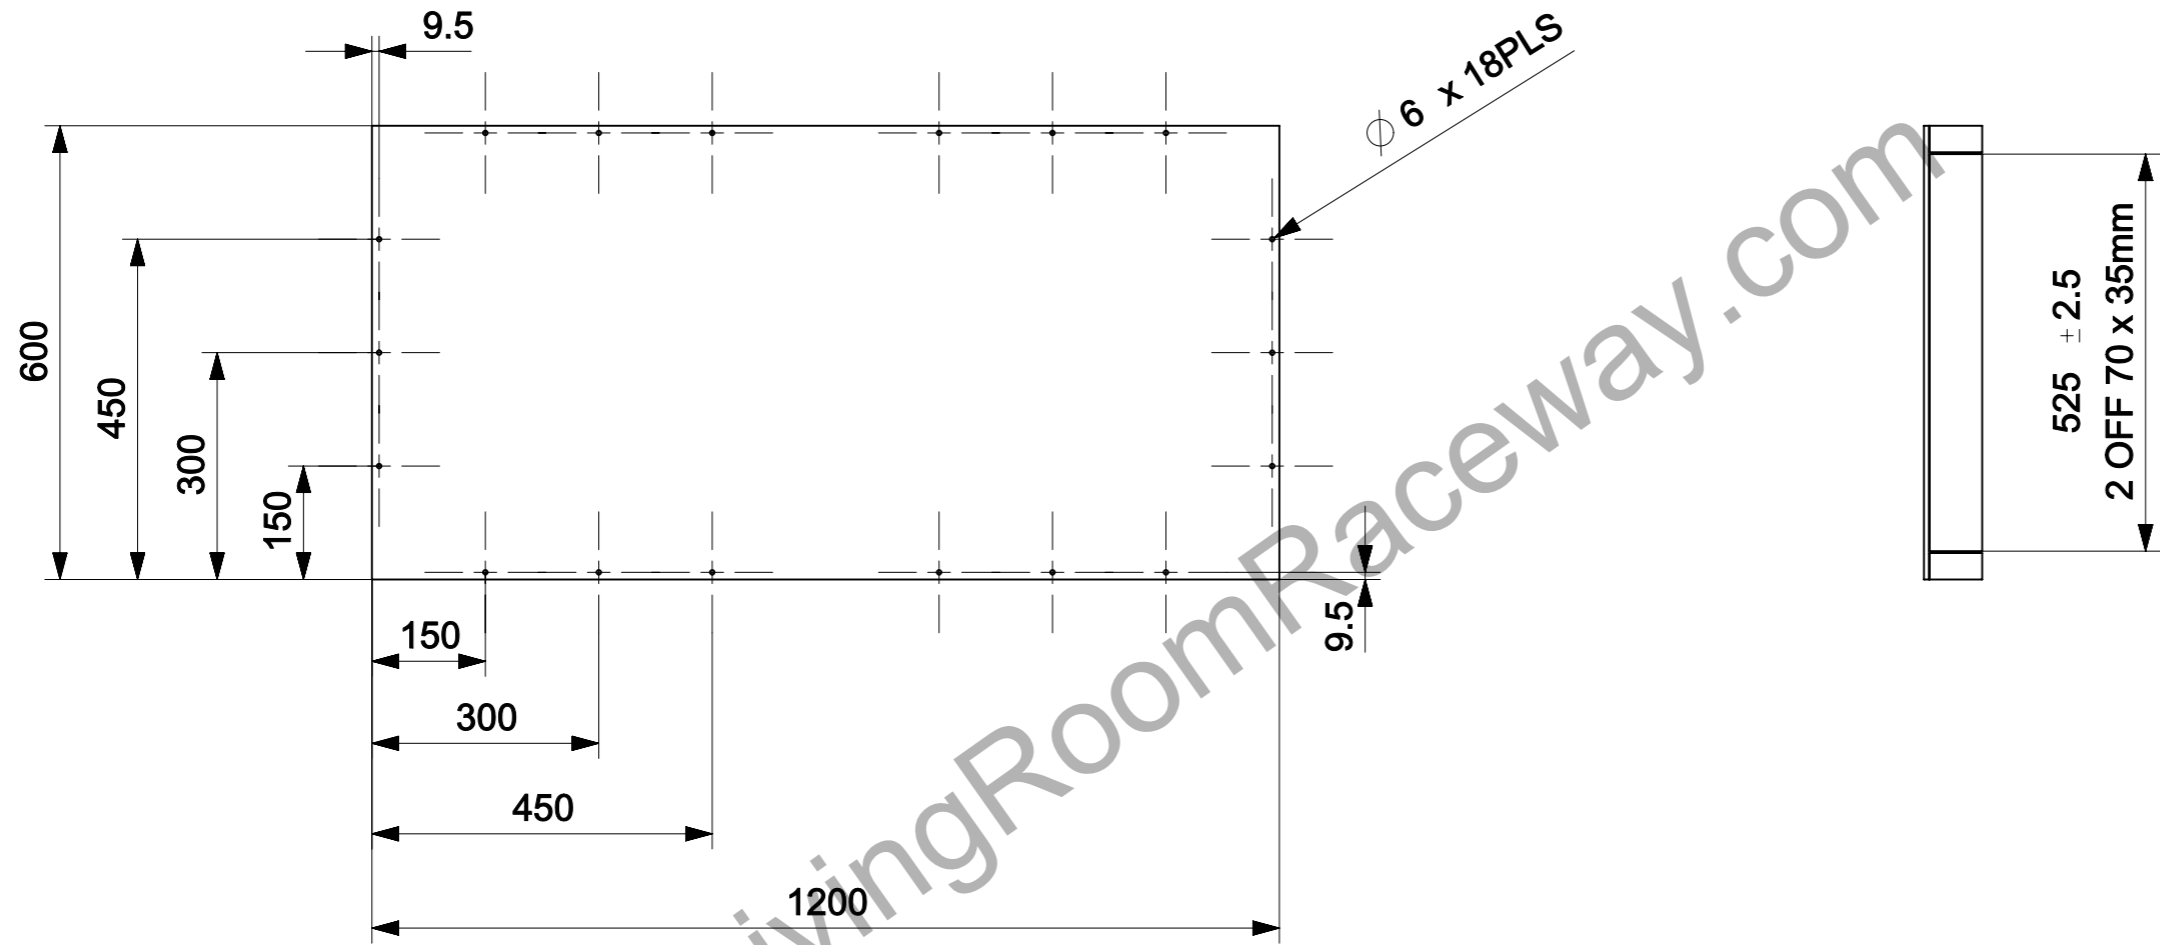

Part	Qty
Plywood, 1200 x 600mm, 7mm THK	1
Pine (or similar), 70 x 35mm - 525mm length	2
Pine (or similar), 70 x 35mm - 1200mm length	2
Screws, Self Tapping, Counter Sunk, 7G x 25mm (not drawn)	12

LivingRoomRaceway.com	
Title:	Base Board: 1200 x 600
Drawn:	C. Gibson
Date:	26JA14
Size:	A3
Sheet:	1 OF 1
Scale:	1:10
Revision:	001

ALL DIMENSIONS IN MM